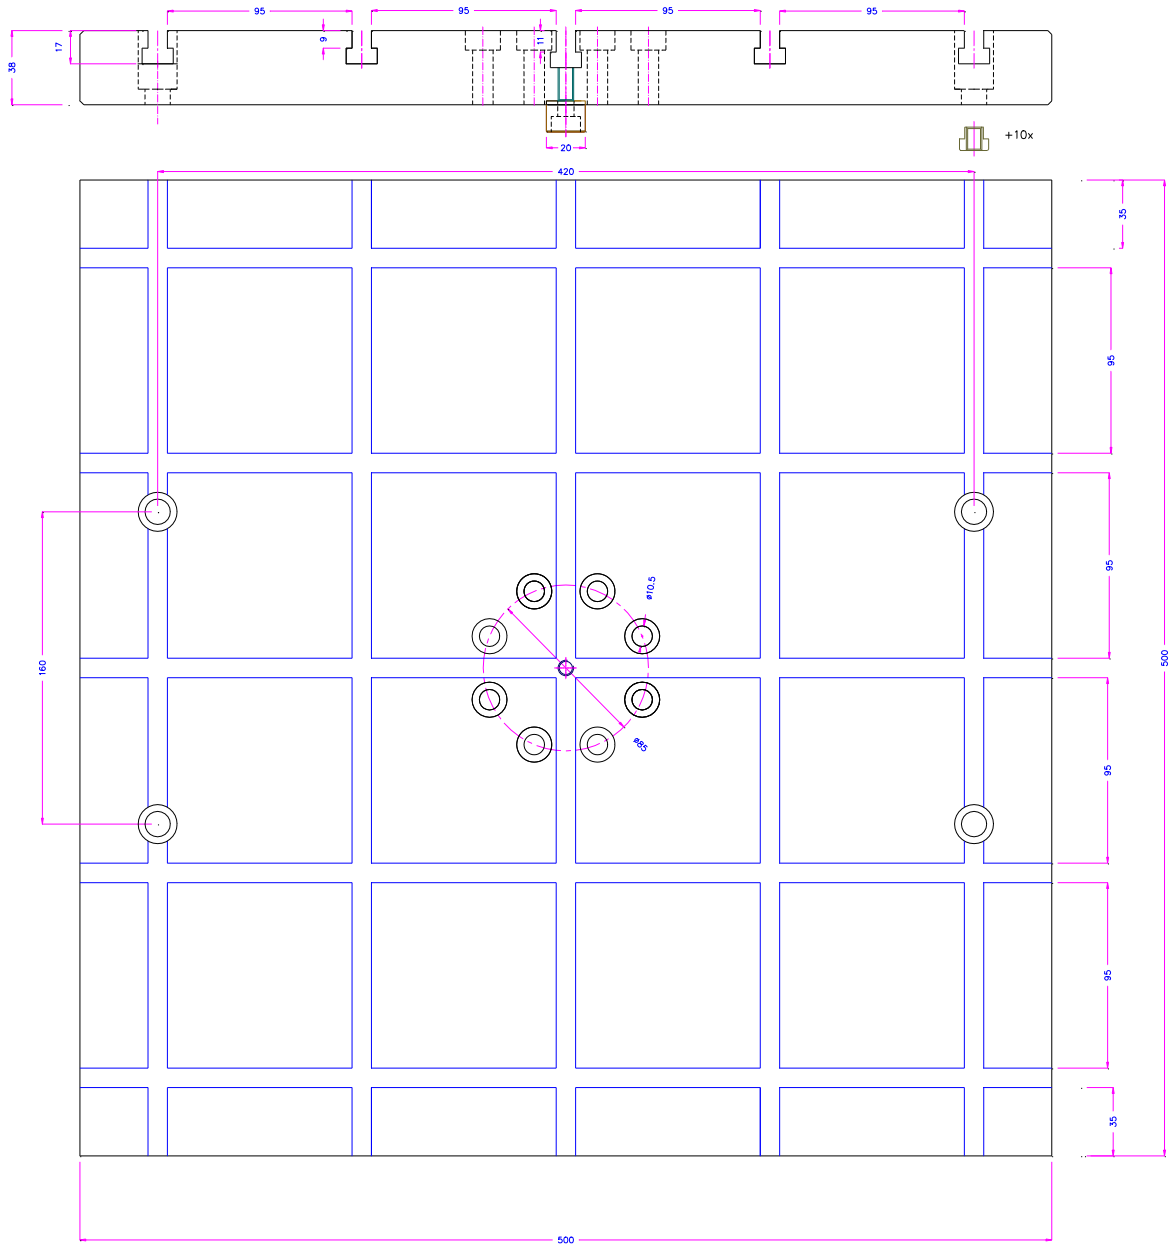

TH36t-500-lz1-Al Aluplaten 5500387457