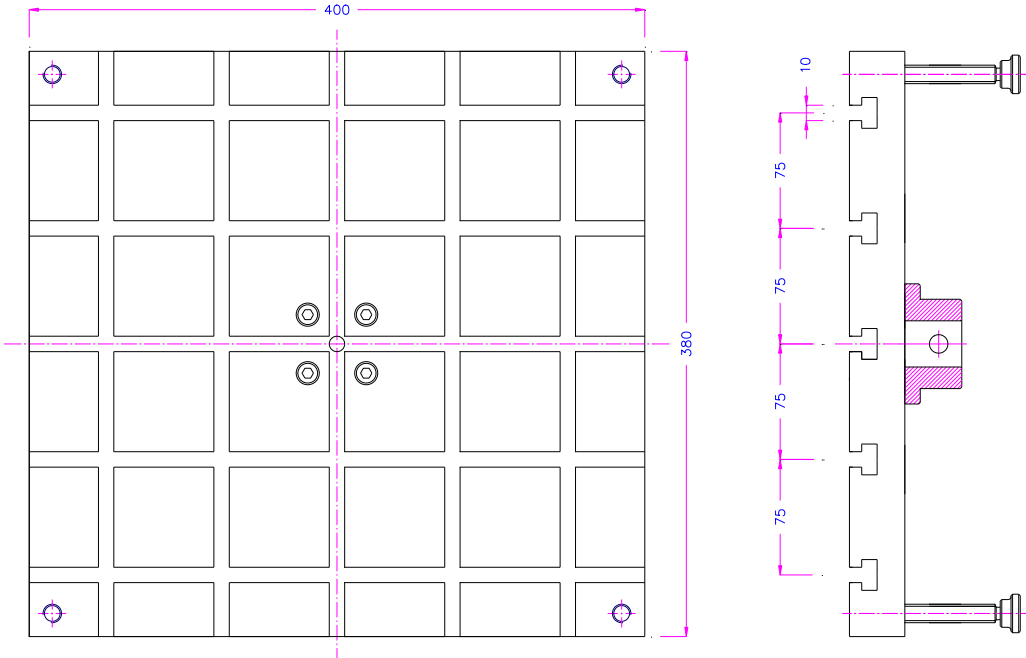

Steel version

TH36-250x400

TH36-400x380

Alu or Steel

TH36t-380x400-St

TH36t-550x400-S17

special version

TH36t-250-Af158-RTT

Rotateable Adapter

TH36T-508-S1

C45
TH36T-75x125-ST Platte

TH36t-200

TH36t-200

TH36T-250-Af158-Fx

C45

TH36t-347-296-496-S1