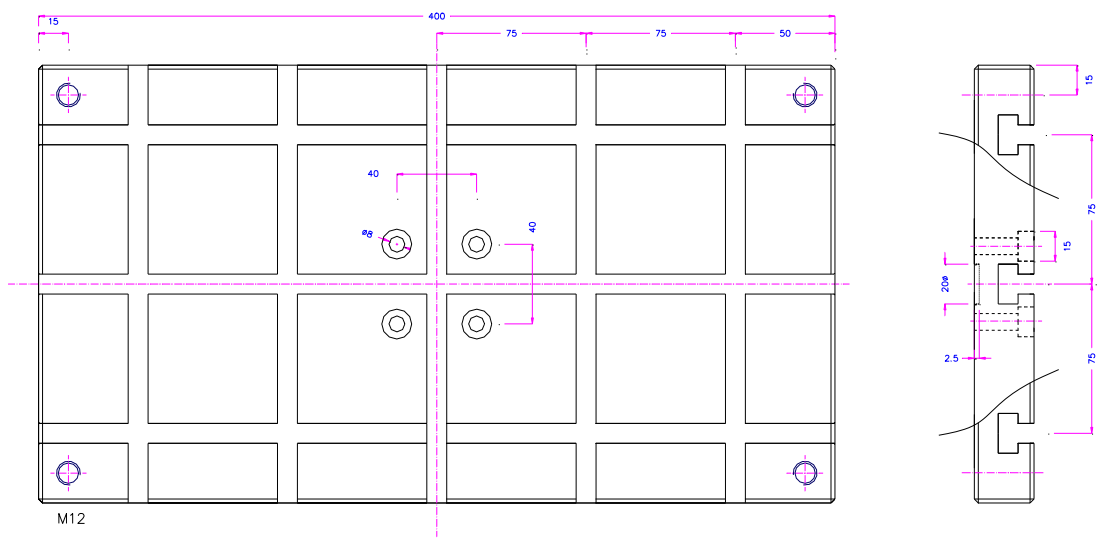

TH36T-220x400