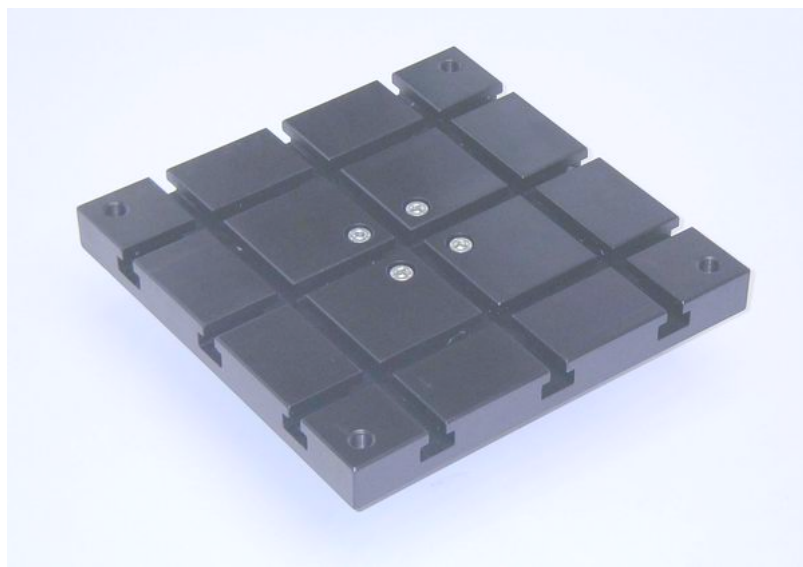

**T-Nuten Platten
Grooved Platens**

TH36T

TH36t-250 Alu or Steel

TH36T-250

Back side

TH36-250-ASP

Changed version
for small tensile tester

TH36-250-St

Steel version

TH36-250x400

TH36-400x380

Alu or Steel

TH36t-380x400-St

TH36t-550x400-S17

special version

TH36t-250-Af158-RTT

Rotateable Adapter

TH36T-508-S1

C45
TH36T-75x125-ST Platte

TH36t-200

TH36t-200

TH36T-250-Af158-Fx

C45

TH36t-347-296-496-S1