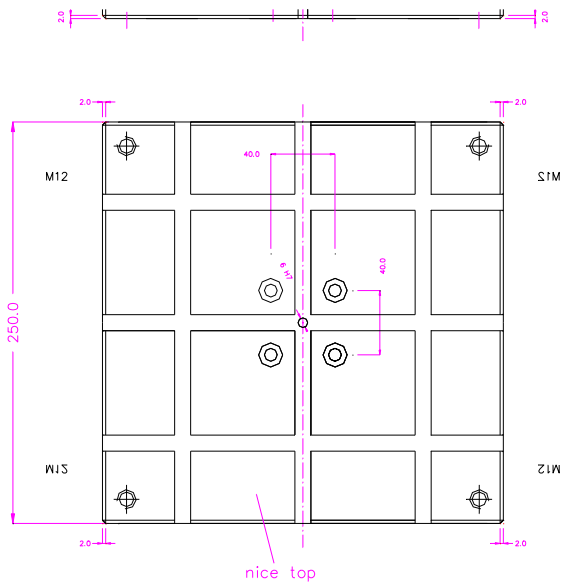

TH36t-380x400_TK105-6xKm12

TH36T-250

TH36-t-125x250St

TH36t-250-AI-Z3

TH36-t-380x400-SL907

TH36T-590-8xKm12/TK105

TH36T-250

TH36t- 380x400+MTS-BB1

12.6.07

TH36-t-380x400-SL907

TH36T-400x300x38

TH36T-508-S1

TH36T-590-8xKm12/TK105

TH36T-250x190-AF159

TH36t-380x400-St

TH36t-610x400-Af159-Alu

TH36t-610x400-Alu

TH36t-500-lz1-Al Aluplaten 5500387457

TH361-500-lz1-Al Aluplaten 5500387457

TH361-500-1z1-AI Aluplatten 5500387457

TH36t-380x400-4xKm8

TH36t-380x400-Km10TK70

TH36T-St-380x400_TK85-8xKm10 for AG50IC Shimadzu