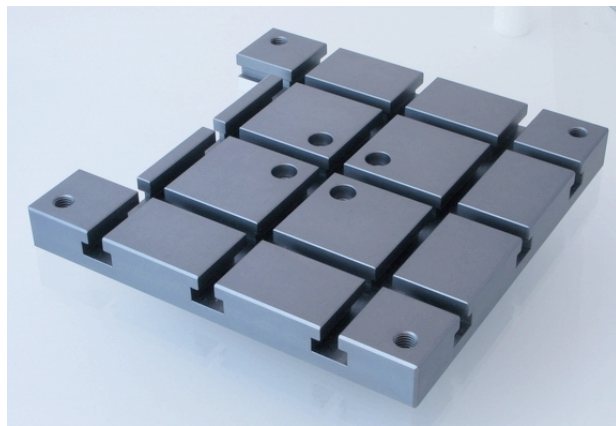

**T-Nuten Platten
Grooved Platens**

TH36T

TH36t-250 Alu or Steel

TH36T-250

Back side

TH36-250-ASP

Changed version
for small tensile tester

TH36-250-St

Steel version

TH36-250x400

TH36-400x380

Alu or Steel

TH36t-380x400-St

TH36t-550x400-S17

special version

TH36t-250-Af158-RTT

Rotateable Adapter

TH36T-508-S1

C45
TH36T-75x125-ST Platte

TH36t-200

TH36t-200

TH36T-250-Af158-Fx

C45

TH36t-347-296-496-S1