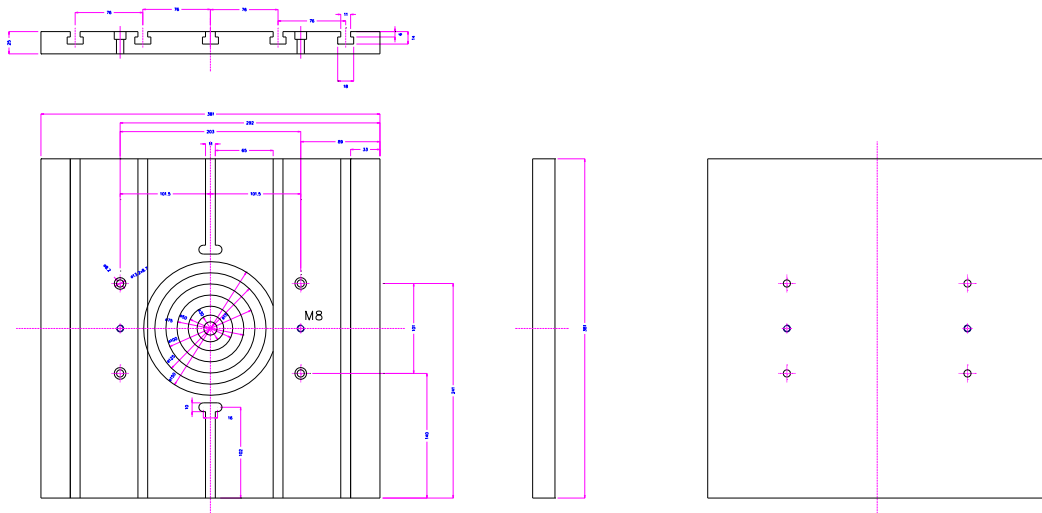

12.6.07

TH36-t-380x400-SL907

TH36T-400x300x38

TH36T-508-S1

TH36T-590-8xKm12/TK105

TH36T-250x190-AF159

TH36t-380x400-St

TH36t-610x400-Af159-Alu

TH36t-610x400-Alu

TH36t-500-lz1-Al Aluplaten 5500387457

TH361-500-lz1-Al Aluplaten 5500387457

TH361-500-1z1-AI Aluplatten 5500387457

TH36t-380x400-4xKm8

TH36t-380x400-Km10TK70

TH36T-St-380x400_TK85-8xKm10 for AG50IC Shimadzu