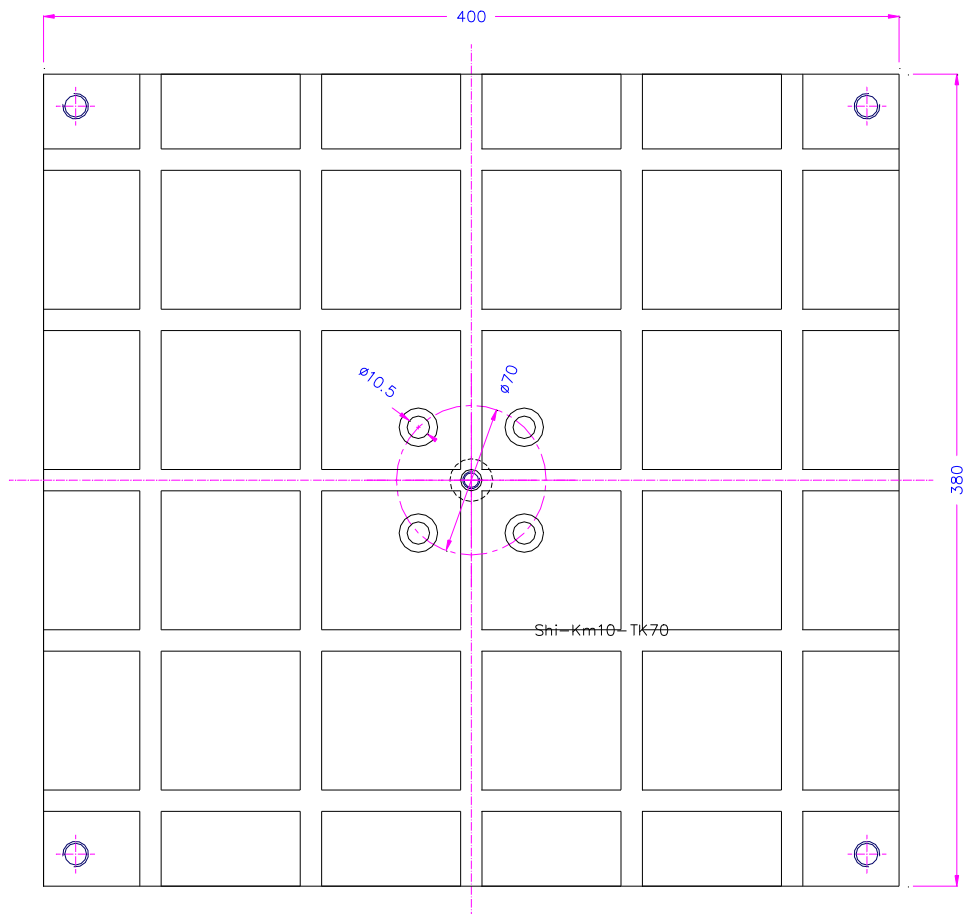

12.6.07

TH36-t-380x400-SL907

TH36T-400x300x38

TH36T-508-S1

TH36T-590-8xKm12/TK105

TH36T-250x190-AF159

TH36t-380x400-St

TH36t-610x400-Af159-Alu

TH36t-610x400-Alu

TH36t-500-lz1-Al Aluplaten 5500387457

TH361-500-lz1-Al Aluplaten 5500387457

TH361-500-1z1-AI Aluplatten 5500387457

TH36t-380x400-4xKm8

TH36t-380x400-Km10TK70

TH36T-St-380x400_TK85-8xKm10 for AG50IC Shimadzu