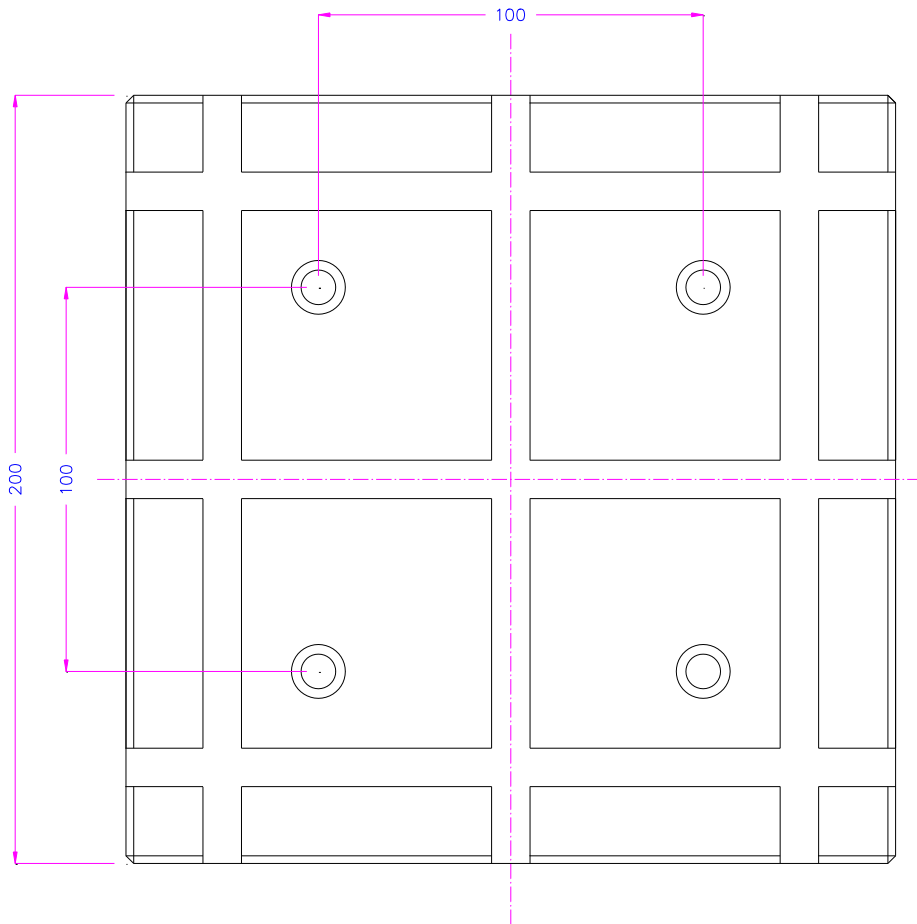

Steel version

TH36-250x400

TH36-400x380

Alu or Steel

TH36t-380x400-St

TH36t-550x400-S17

special version

TH36t-250-Af158-RTT

Rotateable Adapter

TH36T-508-S1

C45
TH36T-75x125-ST Platte

TH36t-200

TH36t-200

TH36T-250-Af158-Fx

C45

TH36t-347-296-496-S1

TH36t-380x400_TK105-6xKm12

TH36T-250

TH36-t-125x250St

TH36t-250-AI-Z3

TH36-t-380x400-SL907

TH36T-590-8xKm12/TK105

TH36T-250

TH36t- 380x400+MTS-BB1

12.6.07

TH36-t-380x400-SL907

TH36T-400x300x38

TH36T-508-S1

TH36T-590-8xKm12/TK105

TH36T-250x190-AF159

TH36t-380x400-St

TH36t-610x400-Af159-Alu