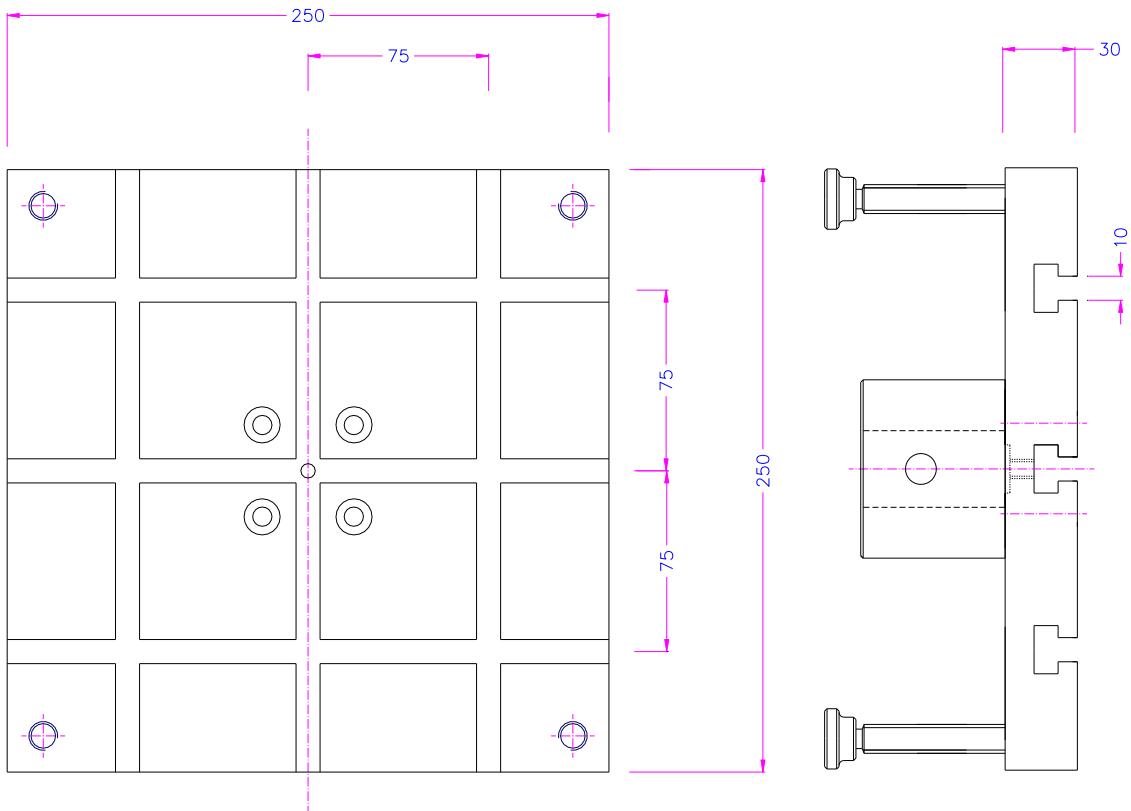

**T-Nuten Platten
Grooved Platens**

TH36T

TH36t-250 Alu or Steel

TH36T-250

Back side

TH36-250-ASP

Changed version
for small tensile tester

TH36-250-St

Steel version

TH36-250x400

TH36-400x380

Alu or Steel

TH36t-380x400-St

TH36t-550x400-S17

special version

TH36t-250-Af158-RTT

Rotateable Adapter

TH36T-508-S1

C45
TH36T-75x125-ST Platte

TH36t-200

TH36t-200

TH36T-250-Af158-Fx

C45

TH36t-347-296-496-S1

12.6.07

TH36-t-380x400-SL907

TH36T-400x300x38

TH36T-508-S1

TH36T-590-8xKm12/TK105

TH36T-250x190-AF159

TH36t-380x400-St

TH36t-610x400-Af159-Alu