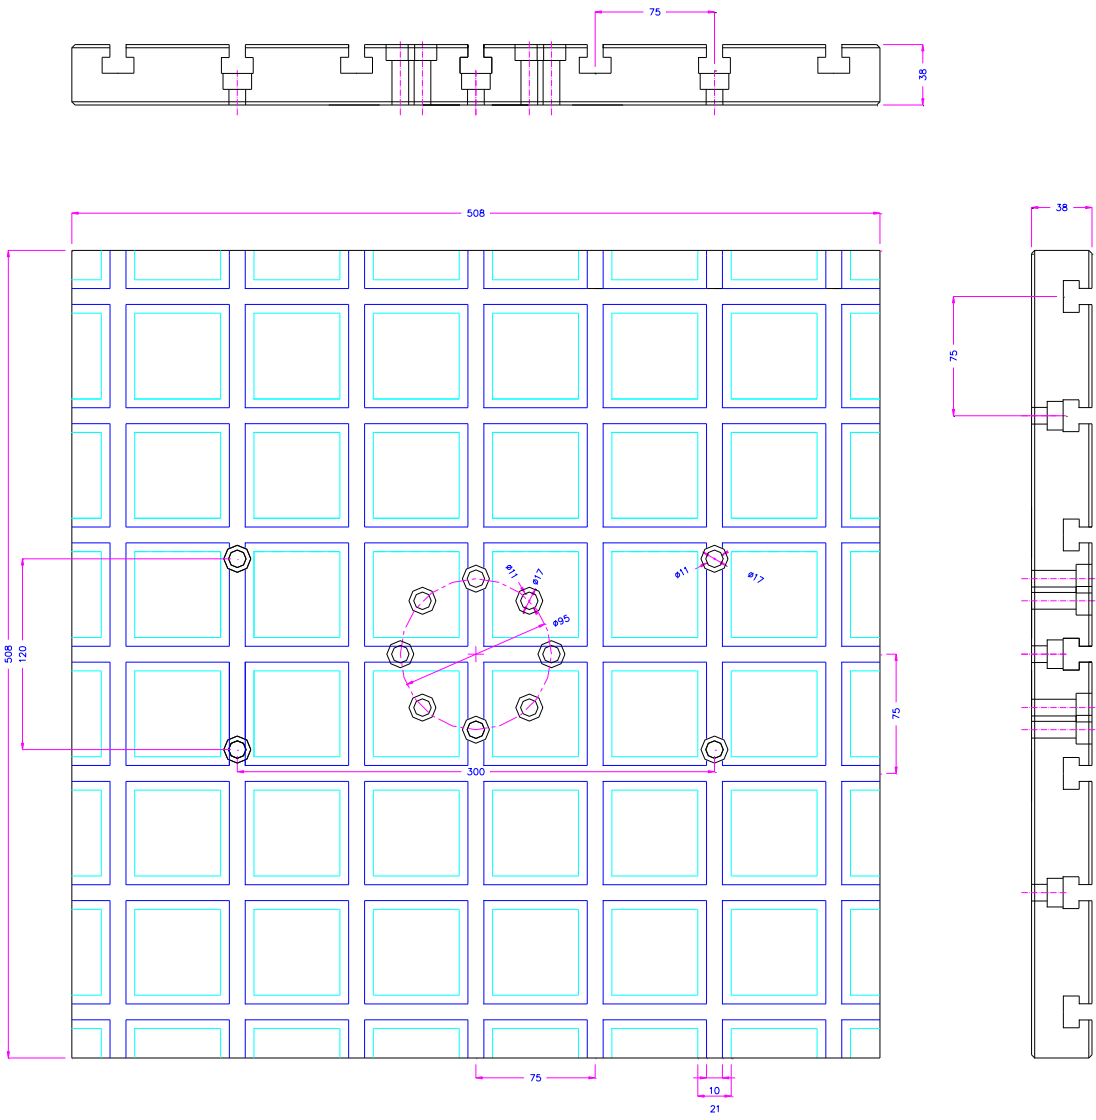

**T-Nuten Platten
Grooved Platens**

TH36T

TH36t-250 Alu or Steel

TH36T-250

Back side

TH36-250-ASP

Changed version
for small tensile tester

TH36-250-St

Steel version

TH36-250x400

TH36-400x380

Alu or Steel

TH36t-380x400-St

TH36t-550x400-S17

special version

TH36t-250-Af158-RTT

Rotateable Adapter

TH36T-508-S1

C45
TH36T-75x125-ST Platte

TH36t-200

TH36t-200

TH36T-250-Af158-Fx

C45

TH36t-347-296-496-S1

12.6.07

TH36-t-380x400-SL907

TH36T-400x300x38

TH36T-508-S1

TH36T-590-8xKm12/TK105

TH36T-250x190-AF159

TH36t-380x400-St

TH36t-610x400-Af159-Alu