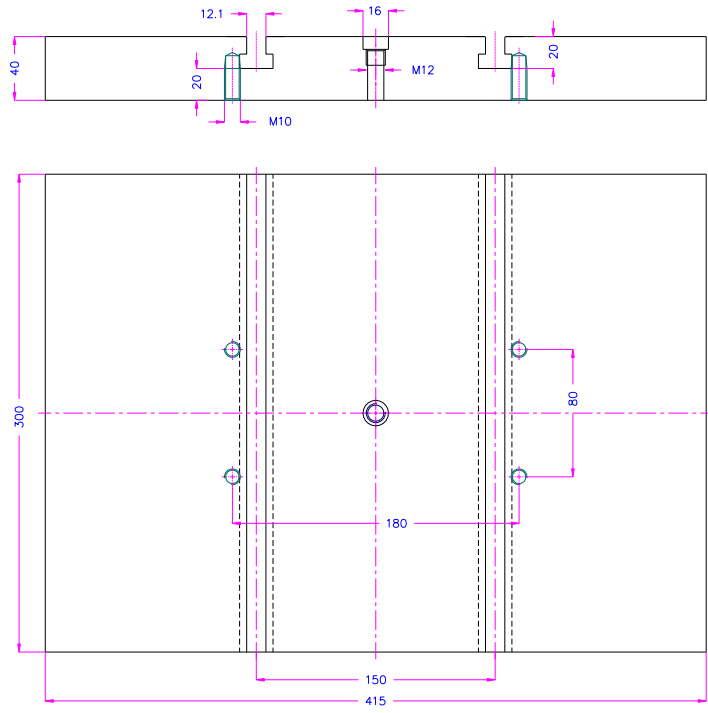

TH36t-610x400-Alu

TH36t-500-lz1-Al Aluplaten 5500387457

TH361-500-lz1-Al Aluplaten 5500387457

TH361-500-1z1-AI Aluplatten 5500387457

TH36t-380x400-4xKm8

TH36t-380x400-Km10TK70

TH36T-St-380x400_TK85-8xKm10 for AG50IC Shimadzu

Steel, black coating
TH36t-200x500-TK85-St

TH36T-220x400

TH36t-300x415 T-Nutenplatte