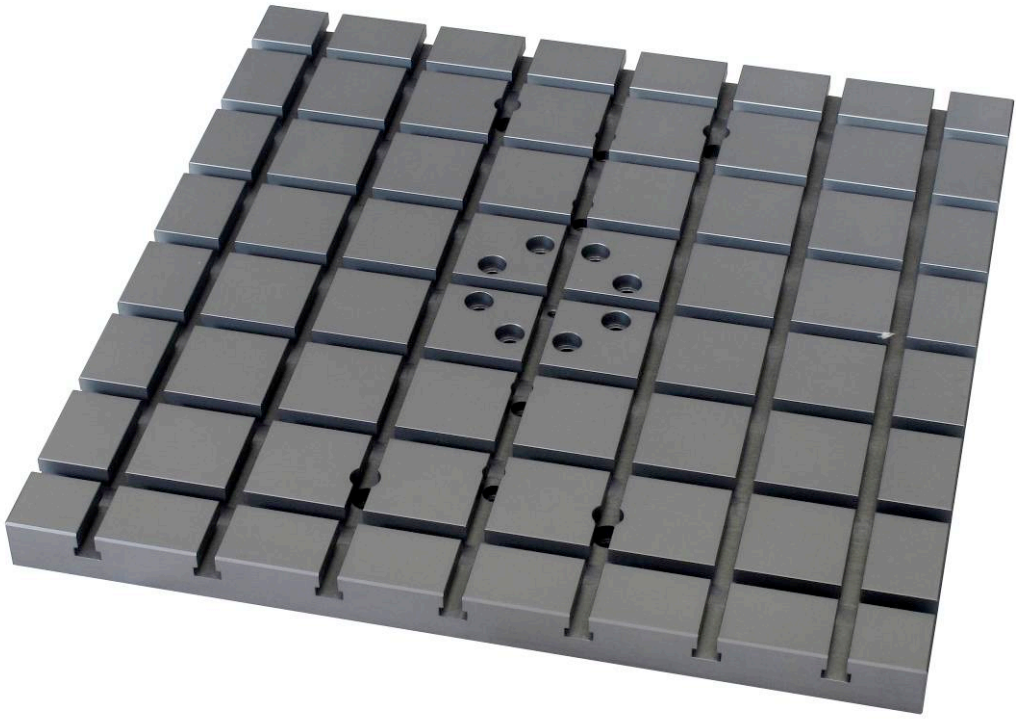

**T-Nuten Platten
Grooved Platens**

TH36T

TH36t-250 Alu or Steel

TH36T-250

Back side

TH36-250-ASP

Changed version
for small tensile tester

TH36-250-St

Steel version

TH36-250x400

TH36-400x380

Alu or Steel

TH36t-380x400-St

TH36t-550x400-S17

special version

TH36t-250-Af158-RTT

Rotateable Adapter

TH36T-508-S1

C45
TH36T-75x125-ST Platte

TH36t-200

TH36t-200

TH36T-250-Af158-Fx

C45

TH36t-347-296-496-S1