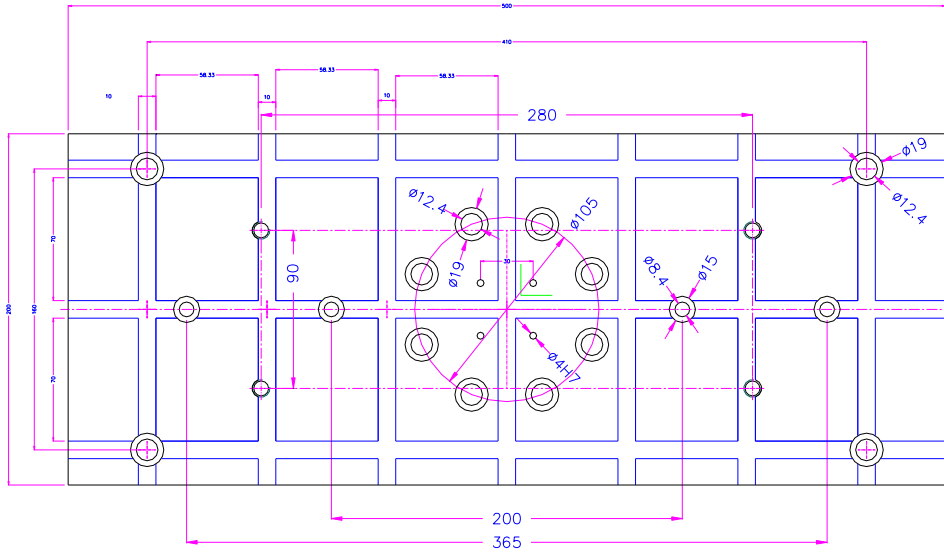

12.6.07

TH36-t-380x400-SL907

TH36T-400x300x38

TH36T-508-S1

TH36T-590-8xKm12/TK105

TH36T-250x190-AF159

TH36t-380x400-St

TH36t-610x400-Af159-Alu

TH36t-610x400-Alu

TH36t-500-lz1-Al Aluplaten 5500387457

TH361-500-lz1-Al Aluplaten 5500387457

TH361-500-1z1-AI Aluplatten 5500387457

TH36t-380x400-4xKm8

TH36t-380x400-Km10TK70

TH36T-St-380x400_TK85-8xKm10 for AG50IC Shimadzu

Steel, black coating
TH36t-200x500-TK85-St

TH36T-220x400

TH36t-300x415 T-Nutenplatte