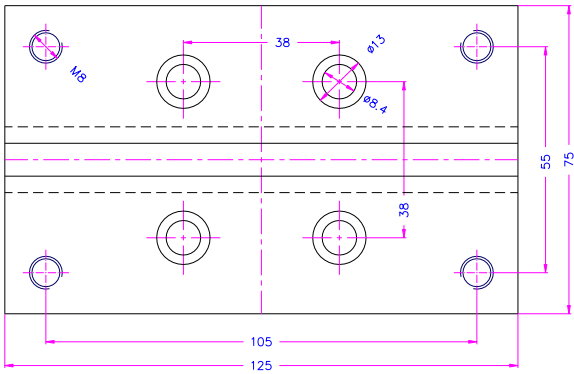

Steel version

TH36-250x400

TH36-400x380

Alu or Steel

TH36t-380x400-St

TH36t-550x400-S17

special version

TH36t-250-Af158-RTT

Rotateable Adapter

TH36T-508-S1

C45
TH36T-75x125-ST Platte

TH36t-200

TH36t-200

TH36T-250-Af158-Fx

C45

TH36t-347-296-496-S1