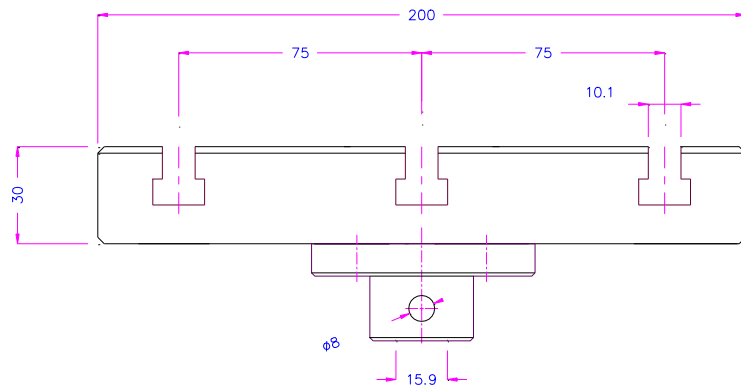

Steel version

TH36-250x400

TH36-400x380

Alu or Steel

TH36t-380x400-St

TH36t-550x400-S17

special version

TH36t-250-Af158-RTT

Rotateable Adapter

TH36T-508-S1

C45
TH36T-75x125-ST Platte

TH36t-200

TH36t-200

TH36T-250-Af158-Fx

C45

TH36t-347-296-496-S1

TH36t-380x400_TK105-6xKm12

TH36T-250

TH36-t-125x250St

TH36t-250-AI-Z3

TH36-t-380x400-SL907

TH36T-590-8xKm12/TK105

TH36T-250

TH36t- 380x400+MTS-BB1