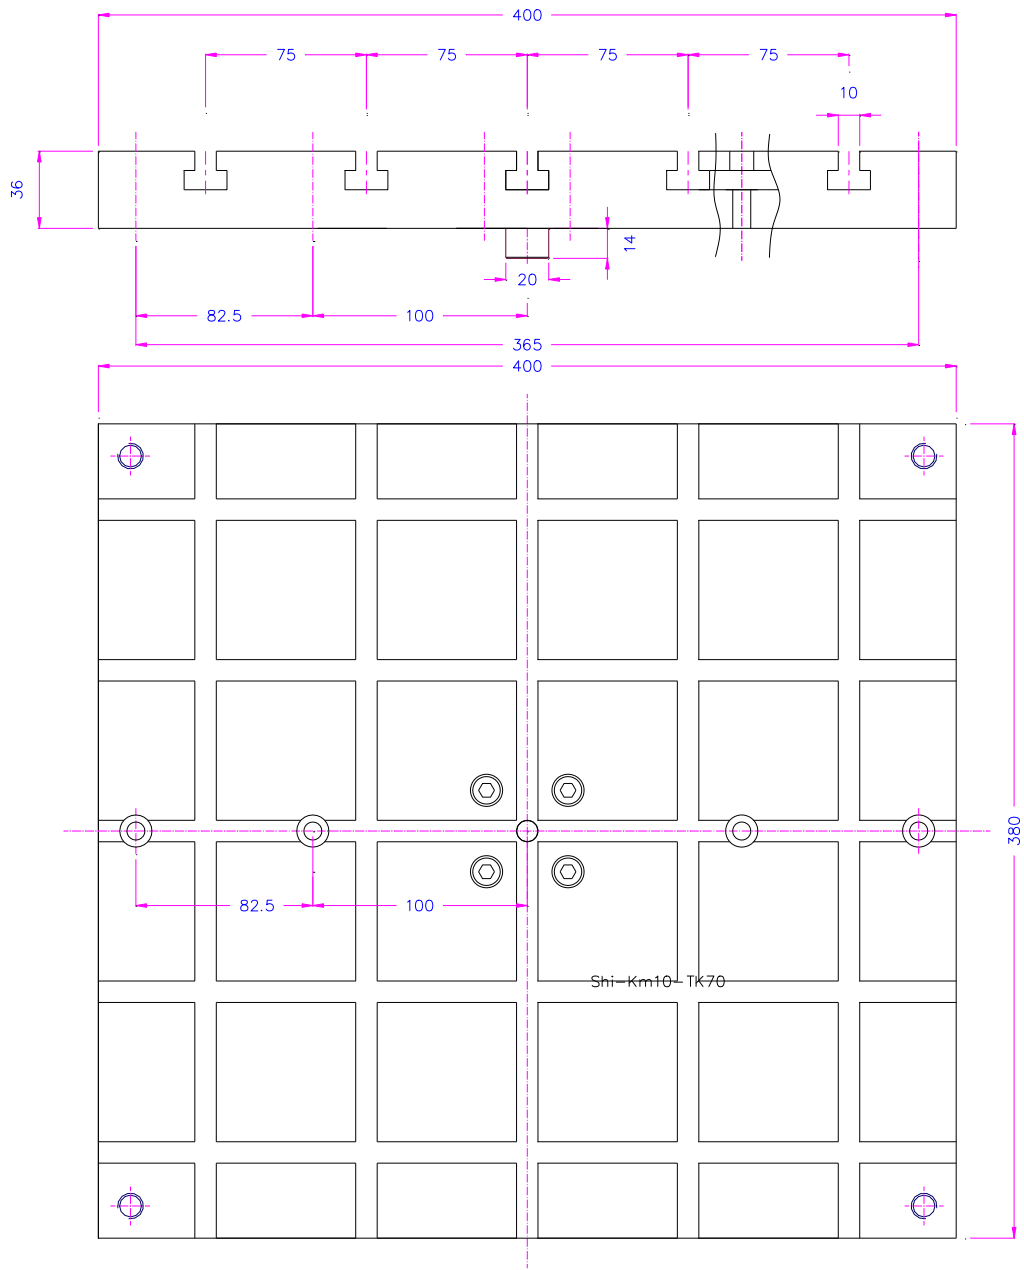

12.6.07

TH36-t-380x400-SL907

TH36T-400x300x38

TH36T-508-S1

TH36T-590-8xKm12/TK105

TH36T-250x190-AF159

TH36t-380x400-St

TH36t-610x400-Af159-Alu

TH36t-610x400-Alu

TH36t-500-lz1-Al Aluplaten 5500387457

TH361-500-lz1-Al Aluplaten 5500387457

TH361-500-1z1-AI Aluplatten 5500387457

TH36t-380x400-4xKm8

TH36t-380x400-Km10TK70

TH36T-St-380x400_TK85-8xKm10 for AG50IC Shimadzu

Steel, black coating
TH36t-200x500-TK85-St

TH36T-220x400

TH36t-300x415 T-Nutenplatte