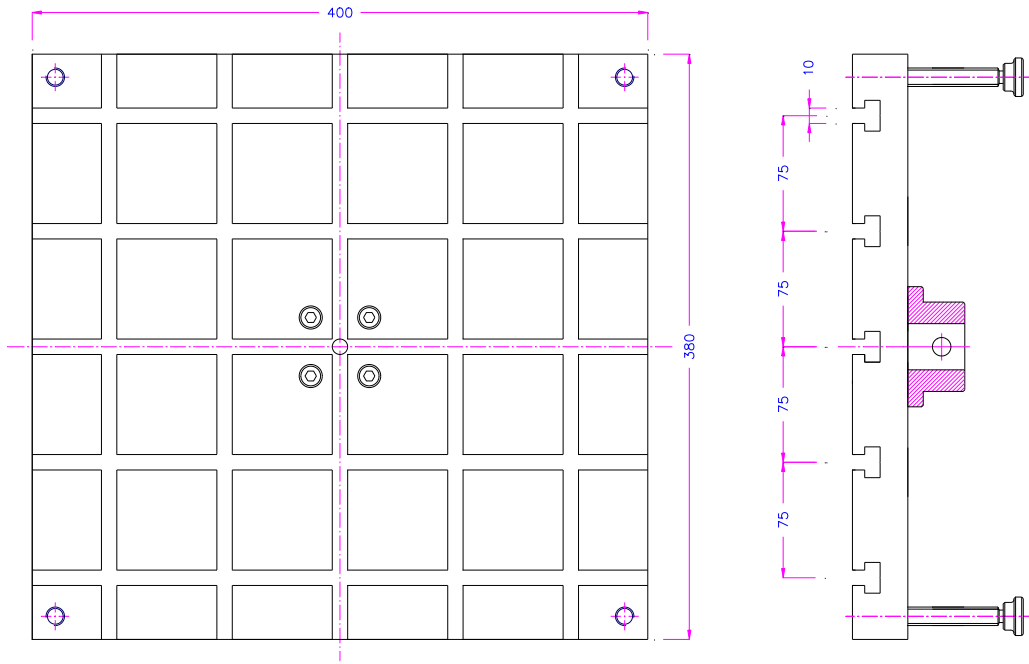

12.6.07

TH36-t-380x400-SL907

TH36T-400x300x38

TH36T-508-S1

TH36T-590-8xKm12/TK105

TH36T-250x190-AF159

TH36t-380x400-St

TH36t-610x400-Af159-Alu

TH36t-610x400-Alu

TH36t-500-lz1-Al Aluplaten 5500387457

TH361-500-lz1-Al Aluplaten 5500387457

TH361-500-1z1-AI Aluplatten 5500387457

TH36t-380x400-4xKm8

TH36t-380x400-Km10TK70

TH36T-St-380x400_TK85-8xKm10 for AG50IC Shimadzu