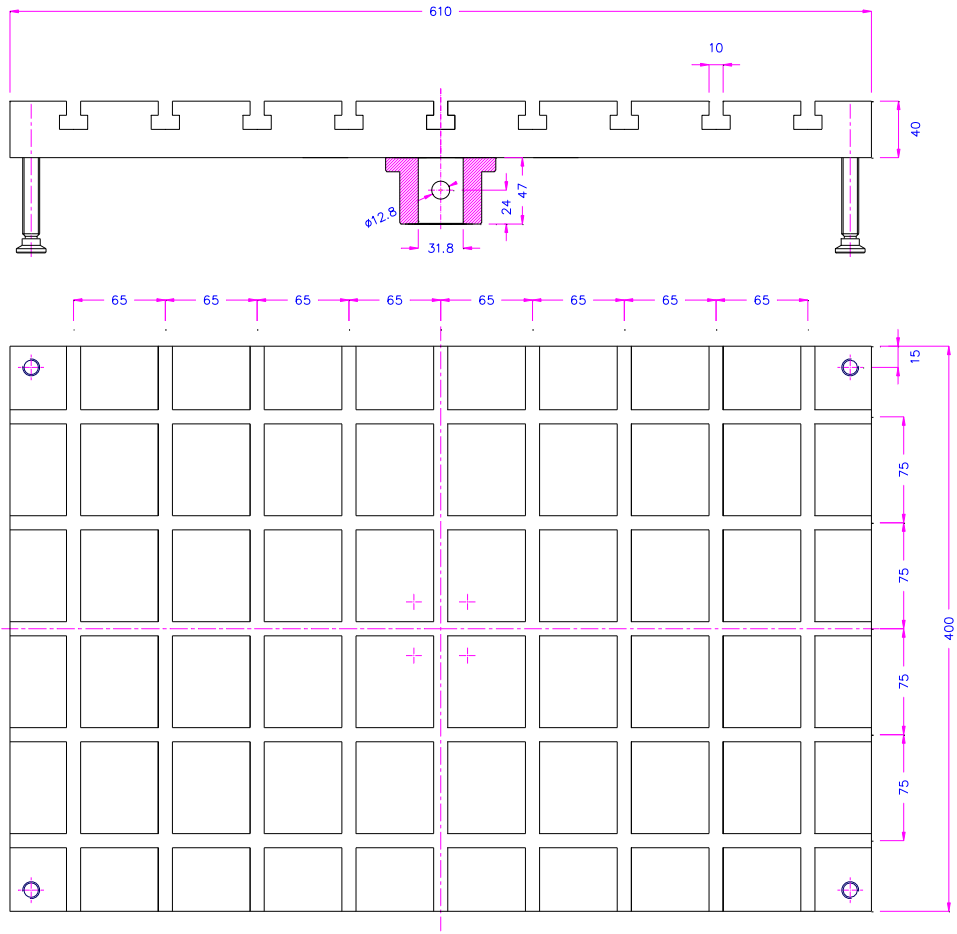

12.6.07

TH36-t-380x400-SL907

TH36T-400x300x38

TH36T-508-S1

TH36T-590-8xKm12/TK105

TH36T-250x190-AF159

TH36t-380x400-St

TH36t-610x400-Af159-Alu

TH36t-610x400-Alu

TH36t-500-lz1-Al Aluplaten 5500387457

TH361-500-lz1-Al Aluplaten 5500387457

TH361-500-1z1-AI Aluplatten 5500387457

TH36t-380x400-4xKm8

TH36t-380x400-Km10TK70

TH36T-St-380x400_TK85-8xKm10 for AG50IC Shimadzu