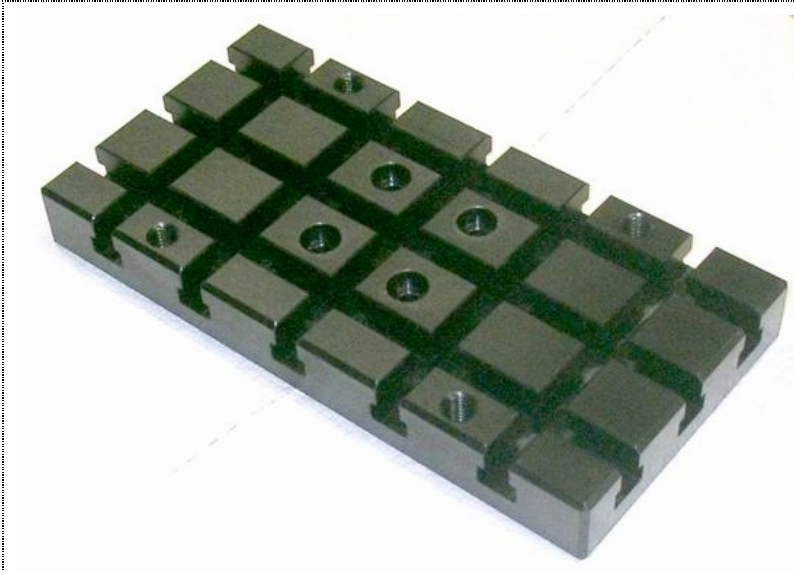

**T-Nuten Platten
Grooved Platens**

TH36T

TH36t-250 Alu or Steel

TH36T-250

Back side

TH36-250-ASP

Changed version
for small tensile tester

TH36-250-St

Steel version

TH36-250x400

TH36-400x380

Alu or Steel

TH36t-380x400-St

TH36t-550x400-S17

special version

TH36t-250-Af158-RTT

Rotateable Adapter

TH36T-508-S1

C45
TH36T-75x125-ST Platte

TH36t-200

TH36t-200

TH36T-250-Af158-Fx

C45

TH36t-347-296-496-S1

Steel, black coating
TH36t-200x500-TK85-St

TH36T-220x400

TH36t-300x415 T-Nutenplatte