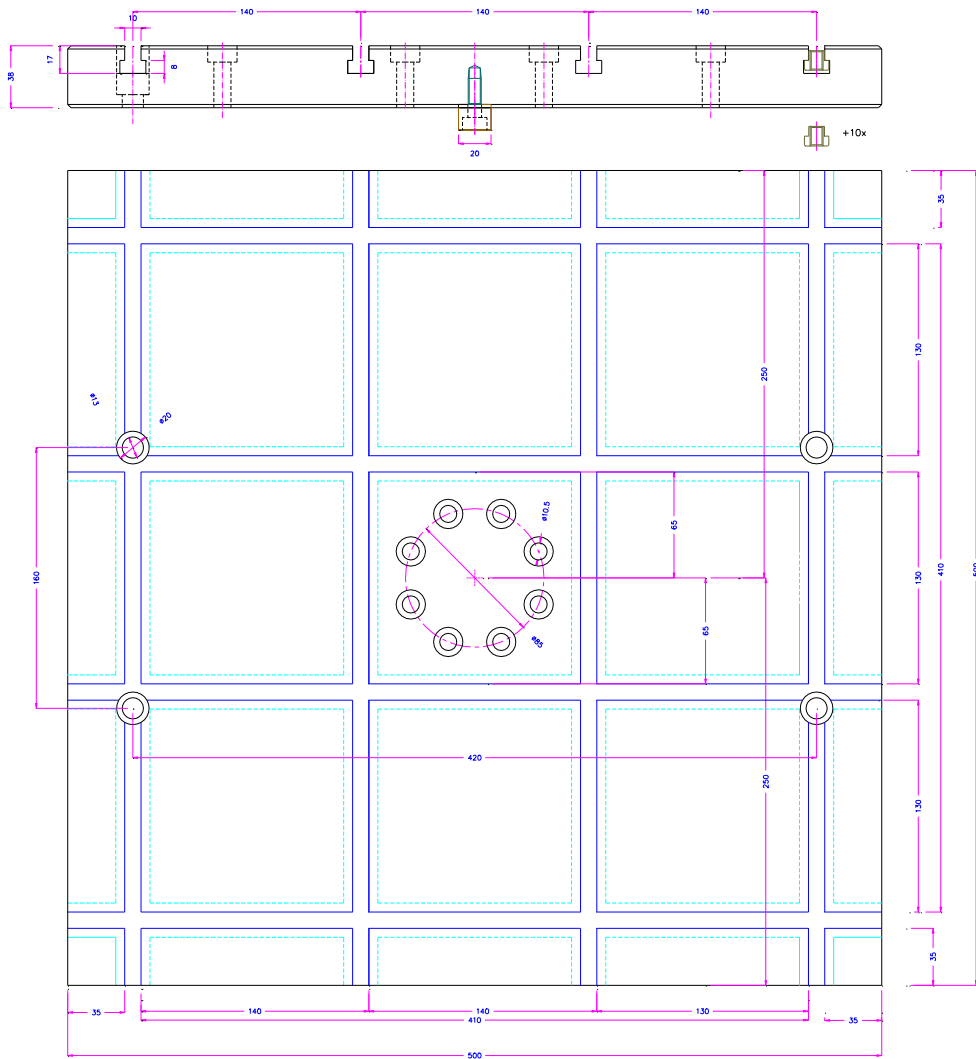

12.6.07

TH36-t-380x400-SL907

TH36T-400x300x38

TH36T-508-S1

TH36T-590-8xKm12/TK105

TH36T-250x190-AF159

TH36t-380x400-St

TH36t-610x400-Af159-Alu

TH36t-610x400-Alu

TH36t-500-lz1-Al Aluplaten 5500387457

TH361-500-lz1-Al Aluplaten 5500387457

TH361-500-1z1-AI Aluplatten 5500387457

TH36t-380x400-4xKm8

TH36t-380x400-Km10TK70

TH36T-St-380x400_TK85-8xKm10 for AG50IC Shimadzu

Steel, black coating
TH36t-200x500-TK85-St

TH36T-220x400

TH36t-300x415 T-Nutenplatte