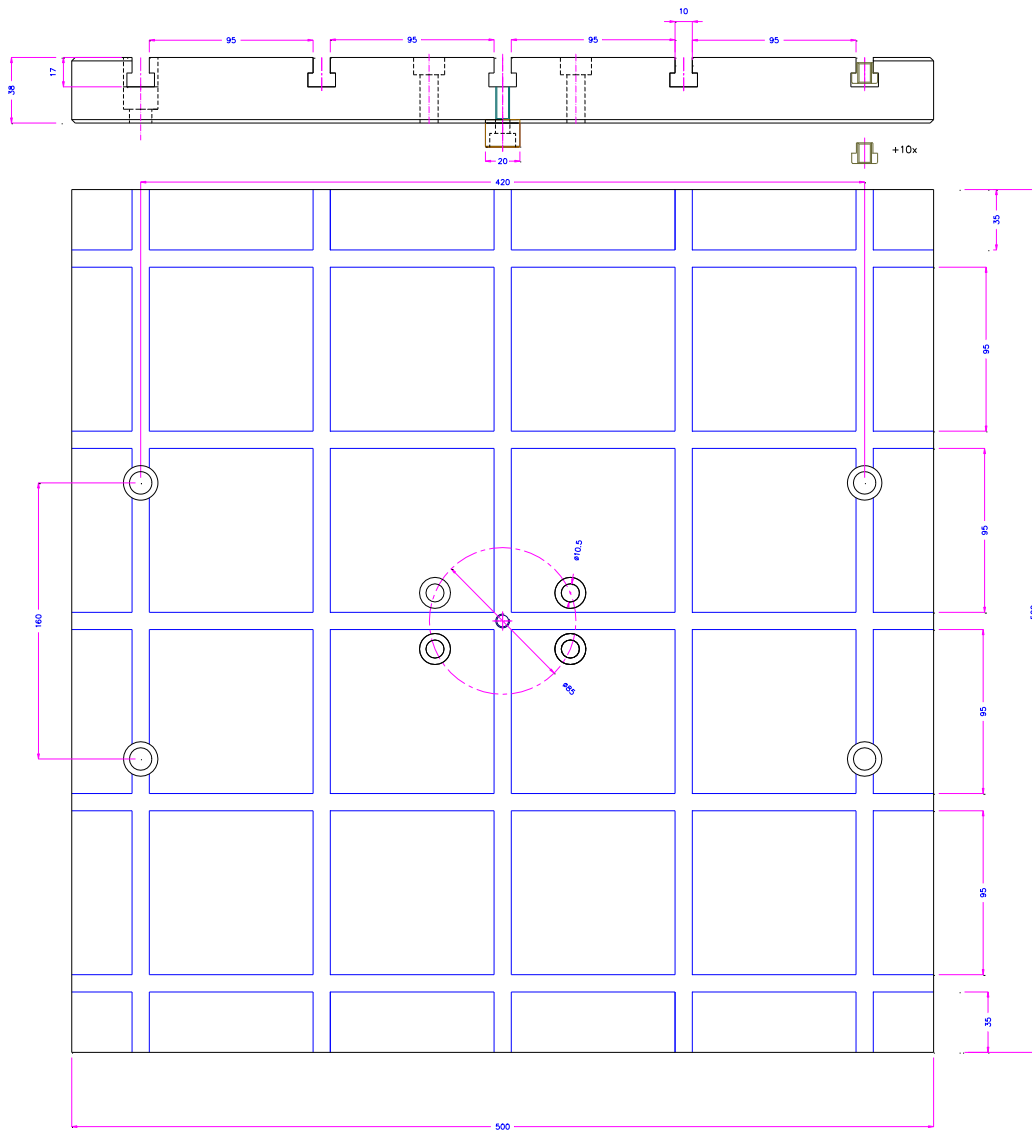

Rotateable Adapter

TH36T-508-S1

C45
TH36T-75x125-ST Platte

TH36t-200

TH36t-200

TH36T-250-Af158-Fx

C45

TH36t-347-296-496-S1

12.6.07

TH36-t-380x400-SL907

TH36T-400x300x38

TH36T-508-S1

TH36T-590-8xKm12/TK105

TH36T-250x190-AF159

TH36t-380x400-St

TH36t-610x400-Af159-Alu

TH36t-610x400-Alu

TH36t-500-lz1-Al Aluplaten 5500387457

TH361-500-lz1-Al Aluplaten 5500387457

TH361-500-1z1-AI Aluplatten 5500387457

TH36t-380x400-4xKm8

TH36t-380x400-Km10TK70

TH36T-St-380x400_TK85-8xKm10 for AG50IC Shimadzu

Steel, black coating
TH36t-200x500-TK85-St

TH36T-220x400

TH36t-300x415 T-Nutenplatte