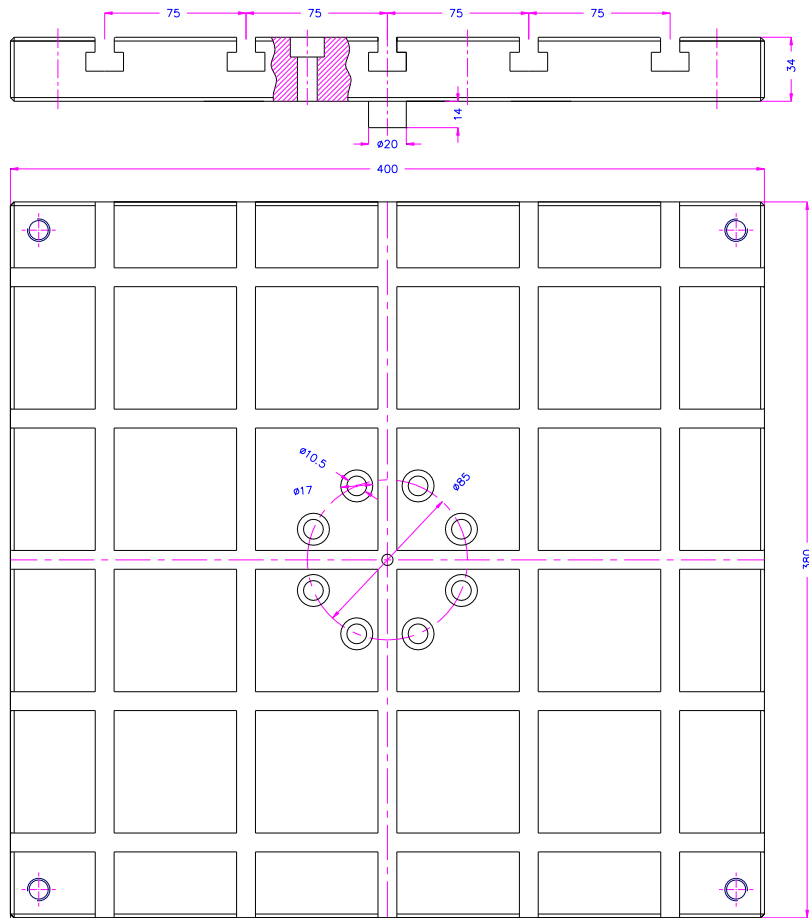

12.6.07

TH36-t-380x400-SL907

TH36T-400x300x38

TH36T-508-S1

TH36T-590-8xKm12/TK105

TH36T-250x190-AF159

TH36t-380x400-St

TH36t-610x400-Af159-Alu

TH36t-610x400-Alu

TH36t-500-lz1-Al Aluplaten 5500387457

TH361-500-lz1-Al Aluplaten 5500387457

TH361-500-1z1-AI Aluplatten 5500387457

TH36t-380x400-4xKm8

TH36t-380x400-Km10TK70

TH36T-St-380x400_TK85-8xKm10 for AG50IC Shimadzu

Steel, black coating
TH36t-200x500-TK85-St

TH36T-220x400

TH36t-300x415 T-Nutenplatte