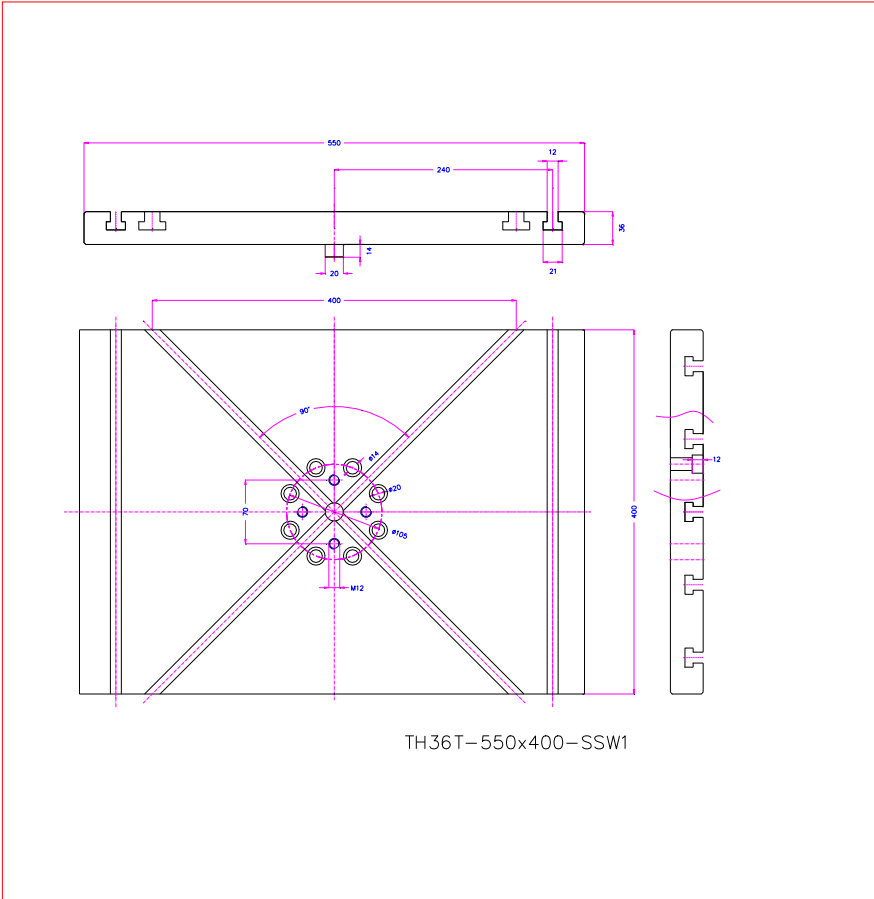

Steel version

TH36-250x400

TH36-400x380

Alu or Steel

TH36t-380x400-St

TH36t-550x400-S17

special version

TH36t-250-Af158-RTT

Rotateable Adapter

TH36T-508-S1

C45
TH36T-75x125-ST Platte

TH36t-200

TH36t-200

TH36T-250-Af158-Fx

C45

TH36t-347-296-496-S1