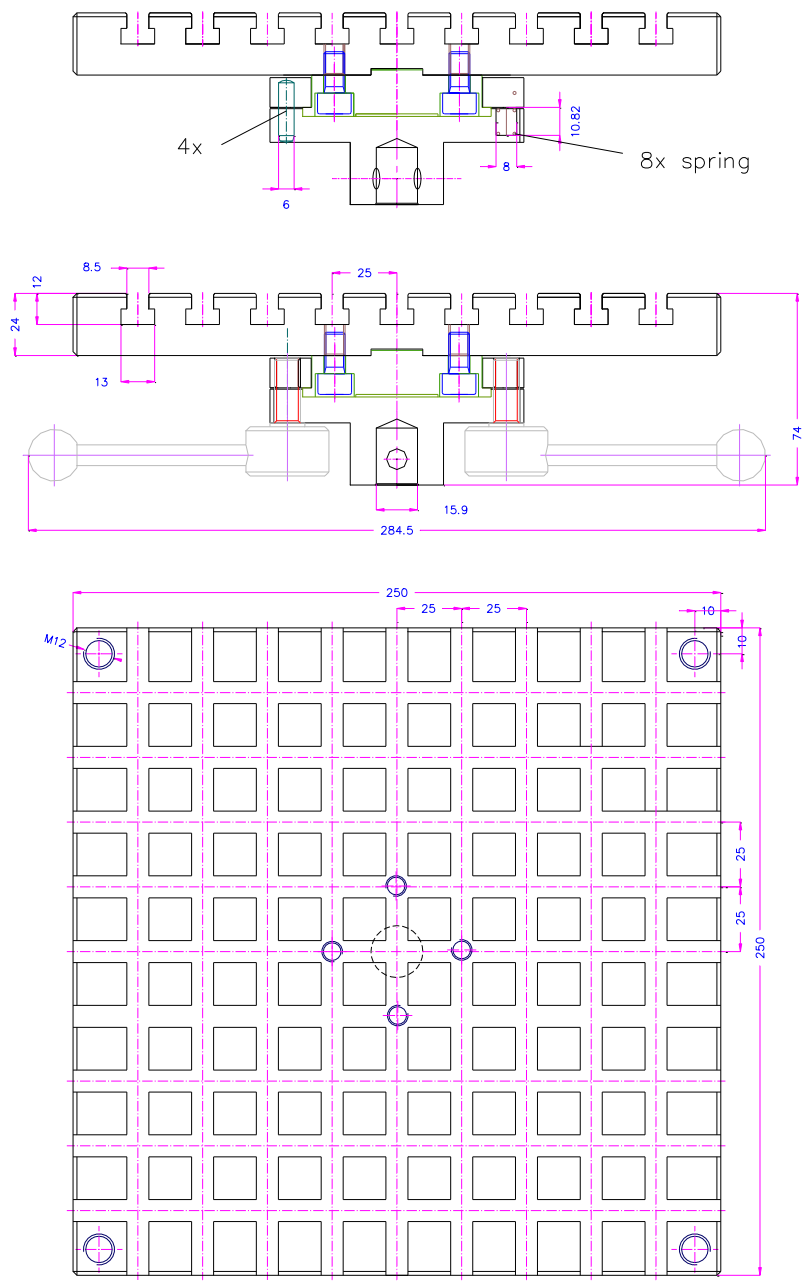

Steel version

TH36-250x400

TH36-400x380

Alu or Steel

TH36t-380x400-St

TH36t-550x400-S17

special version

TH36t-250-Af158-RTT

Rotateable Adapter

TH36T-508-S1

C45
TH36T-75x125-ST Platte

TH36t-200

TH36t-200

TH36T-250-Af158-Fx

C45

TH36t-347-296-496-S1

TH36t-380x400_TK105-6xKm12

TH36T-250

TH36-t-125x250St

TH36t-250-AI-Z3

TH36-t-380x400-SL907

TH36T-590-8xKm12/TK105

TH36T-250

TH36t- 380x400+MTS-BB1

12.6.07

TH36-t-380x400-SL907

TH36T-400x300x38

TH36T-508-S1

TH36T-590-8xKm12/TK105

TH36T-250x190-AF159

TH36t-380x400-St

TH36t-610x400-Af159-Alu