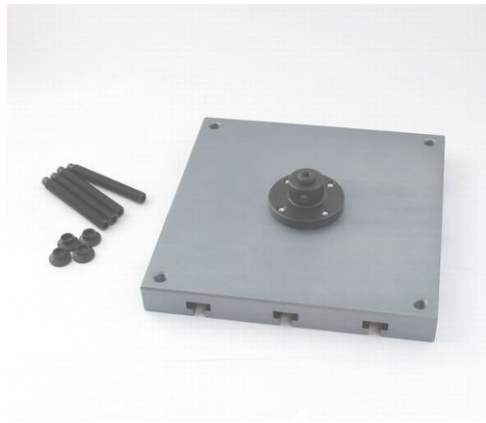

**T-Nuten Platten
Grooved Platens**

TH36T

TH36t-250 Alu or Steel

TH36T-250

Back side

TH36-250-ASP

Changed version
for small tensile tester

TH36-250-St

Steel version

TH36-250x400

TH36-400x380

Alu or Steel

TH36t-380x400-St

TH36t-550x400-S17

special version

TH36t-250-Af158-RTT

Rotateable Adapter

TH36T-508-S1

C45
TH36T-75x125-ST Platte

TH36t-200

TH36t-200

TH36T-250-Af158-Fx

C45

TH36t-347-296-496-S1