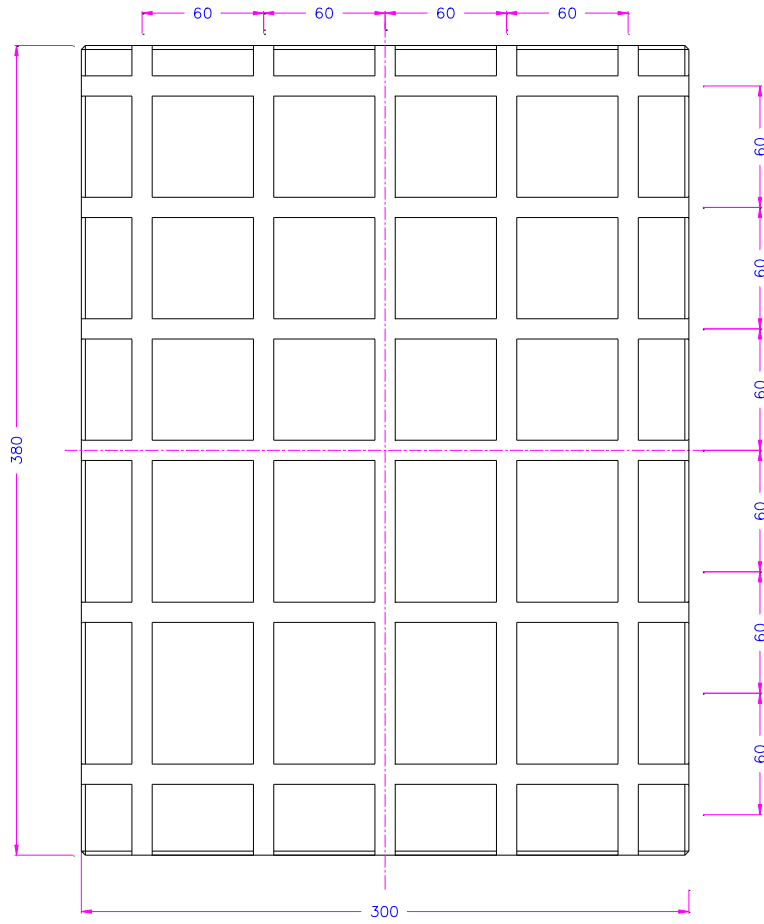

Rotateable Adapter

TH36T-508-S1

C45
TH36T-75x125-ST Platte

TH36t-200

TH36t-200

TH36T-250-Af158-Fx

C45

TH36t-347-296-496-S1

TH36t-380x400_TK105-6xKm12

TH36T-250

TH36-t-125x250St

TH36t-250-AI-Z3

TH36-t-380x400-SL907

TH36T-590-8xKm12/TK105

TH36T-250

TH36t- 380x400+MTS-BB1

12.6.07

TH36-t-380x400-SL907

TH36T-400x300x38

TH36T-508-S1

TH36T-590-8xKm12/TK105

TH36T-250x190-AF159

TH36t-380x400-St

TH36t-610x400-Af159-Alu