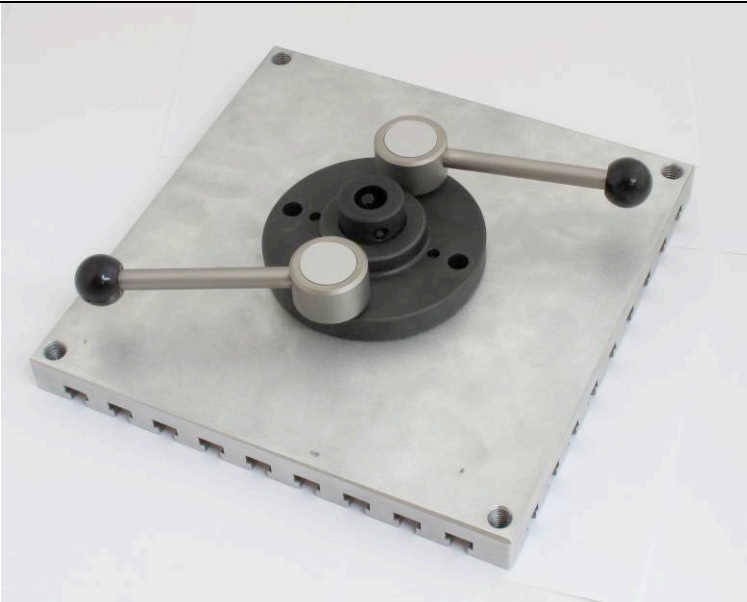

**T-Nuten Platten
Grooved Platens**

TH36T

TH36t-250 Alu or Steel

TH36T-250

Back side

TH36-250-ASP

Changed version
for small tensile tester

TH36-250-St

Steel version

TH36-250x400

TH36-400x380

Alu or Steel

TH36t-380x400-St

TH36t-550x400-S17

special version

TH36t-250-Af158-RTT

Rotateable Adapter

TH36T-508-S1

C45
TH36T-75x125-ST Platte

TH36t-200

TH36t-200

TH36T-250-Af158-Fx

C45

TH36t-347-296-496-S1