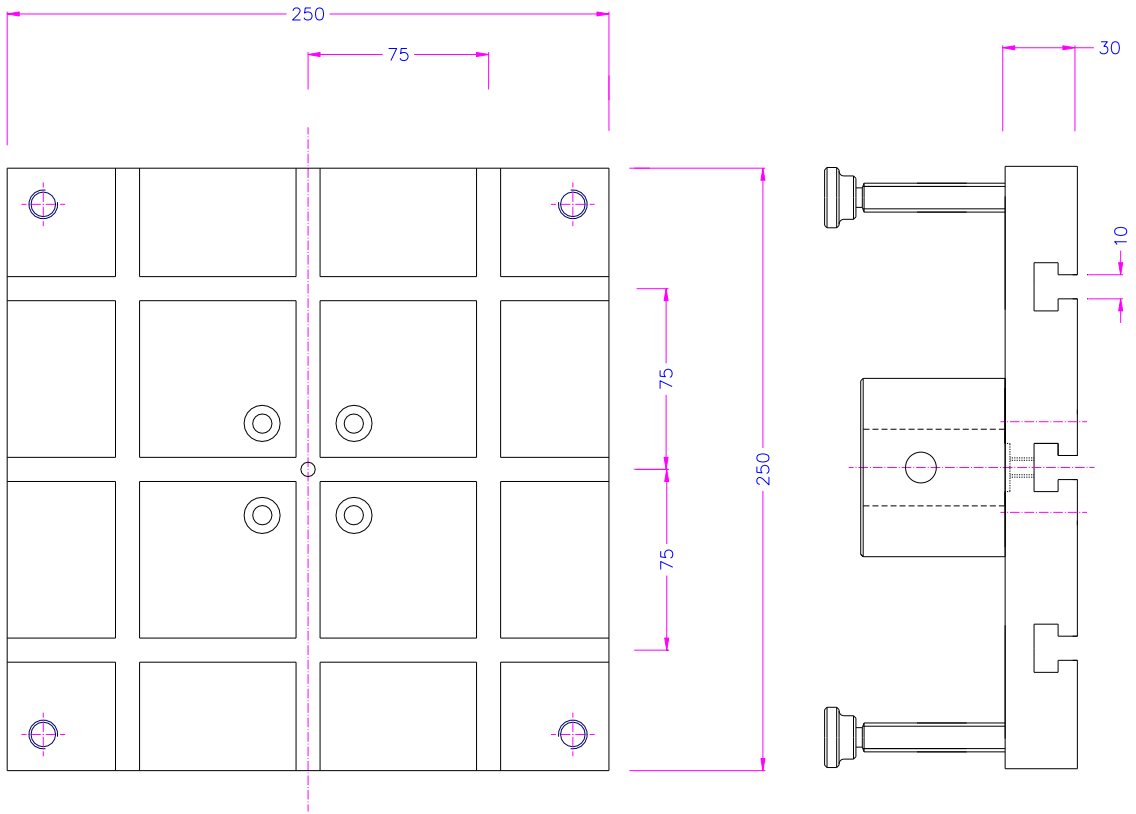

Steel version

TH36-250x400

TH36-400x380

Alu or Steel

TH36t-380x400-St

TH36t-550x400-S17

special version

TH36t-250-Af158-RTT

Rotateable Adapter

TH36T-508-S1

C45
TH36T-75x125-ST Platte

TH36t-200

TH36t-200

TH36T-250-Af158-Fx

C45

TH36t-347-296-496-S1

TH36t-380x400_TK105-6xKm12

TH36T-250

TH36-t-125x250St

TH36t-250-AI-Z3

TH36-t-380x400-SL907

TH36T-590-8xKm12/TK105

TH36T-250

TH36t- 380x400+MTS-BB1