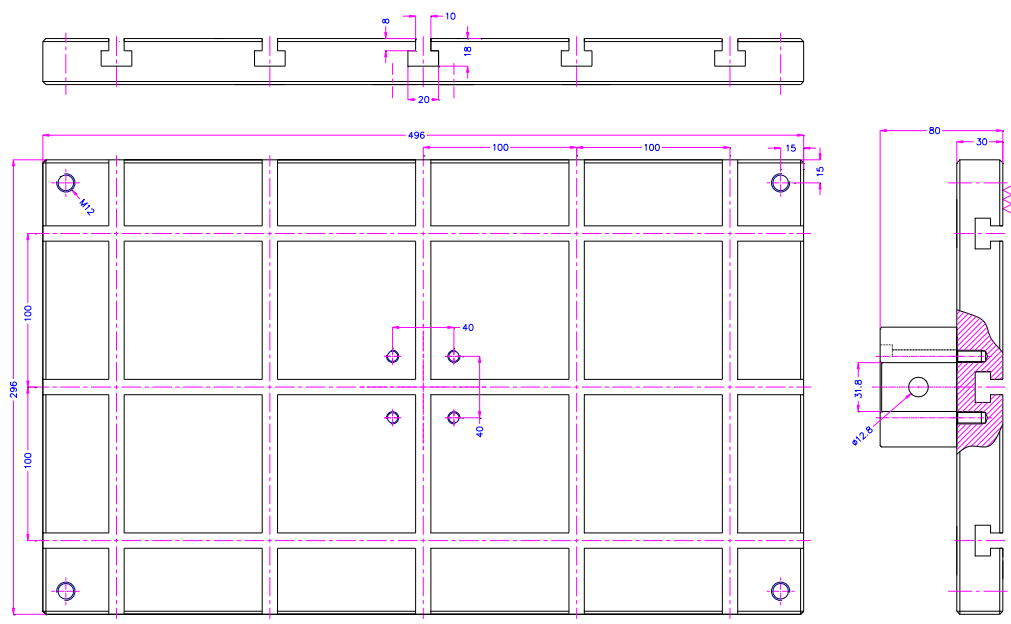

Rotateable Adapter

TH36T-508-S1

C45
TH36T-75x125-ST Platte

TH36t-200

TH36t-200

TH36T-250-Af158-Fx

C45

TH36t-347-296-496-S1

TH36t-380x400_TK105-6xKm12

TH36T-250

TH36-t-125x250St

TH36t-250-AI-Z3

TH36-t-380x400-SL907

TH36T-590-8xKm12/TK105

TH36T-250

TH36t- 380x400+MTS-BB1

12.6.07

TH36-t-380x400-SL907

TH36T-400x300x38

TH36T-508-S1

TH36T-590-8xKm12/TK105

TH36T-250x190-AF159

TH36t-380x400-St

TH36t-610x400-Af159-Alu