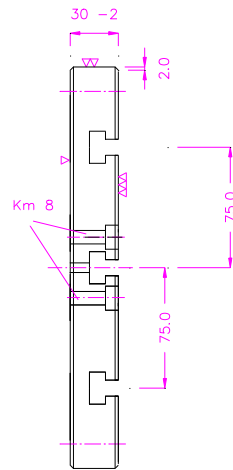

Rotateable Adapter

TH36T-508-S1

C45
TH36T-75x125-ST Platte

TH36t-200

TH36t-200

TH36T-250-Af158-Fx

C45

TH36t-347-296-496-S1

TH36t-380x400_TK105-6xKm12

TH36T-250

TH36-t-125x250St

TH36t-250-AI-Z3

TH36-t-380x400-SL907

TH36T-590-8xKm12/TK105

TH36T-250

TH36t- 380x400+MTS-BB1

12.6.07

TH36-t-380x400-SL907

TH36T-400x300x38

TH36T-508-S1

TH36T-590-8xKm12/TK105

TH36T-250x190-AF159

TH36t-380x400-St

TH36t-610x400-Af159-Alu

Steel, black coating
TH36t-200x500-TK85-St

TH36T-220x400

TH36t-300x415 T-Nutenplatte