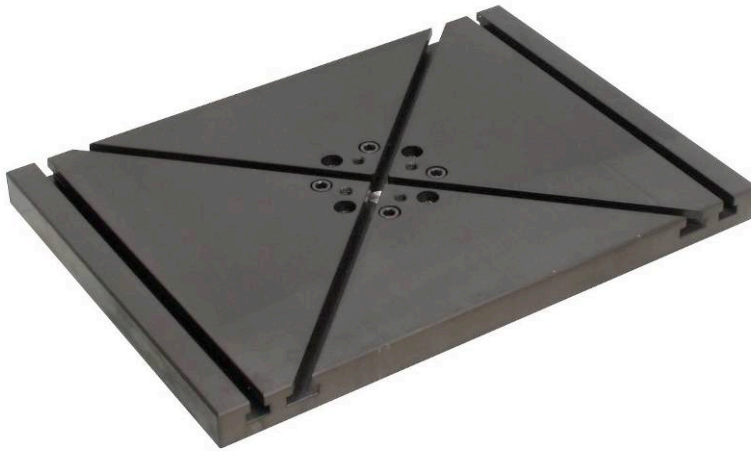

**T-Nuten Platten
Grooved Platens**

TH36T

TH36t-250 Alu or Steel

TH36T-250

Back side

TH36-250-ASP

Changed version
for small tensile tester

TH36-250-St

Steel version

TH36-250x400

TH36-400x380

Alu or Steel

TH36t-380x400-St

TH36t-550x400-S17

special version

TH36t-250-Af158-RTT

Rotateable Adapter

TH36T-508-S1

C45
TH36T-75x125-ST Platte

TH36t-200

TH36t-200

TH36T-250-Af158-Fx

C45

TH36t-347-296-496-S1