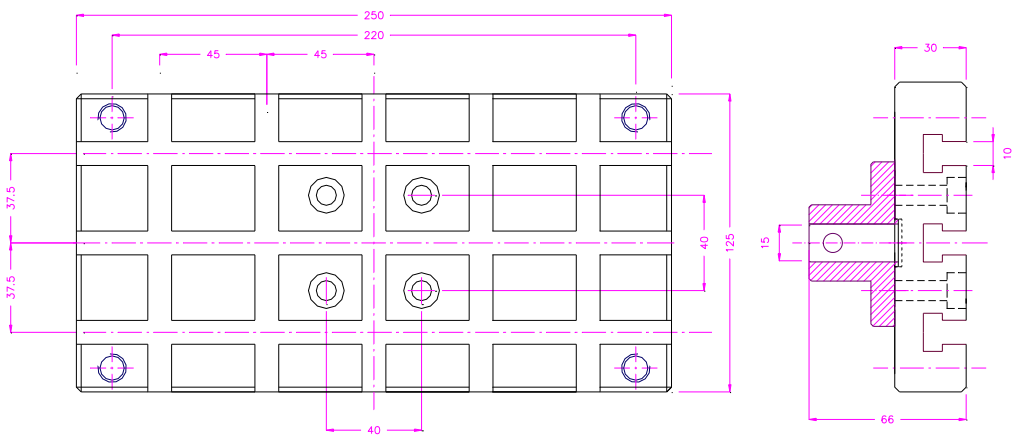

Steel version

TH36-250x400

TH36-400x380

Alu or Steel

TH36t-380x400-St

TH36t-550x400-S17

special version

TH36t-250-Af158-RTT

Rotateable Adapter

TH36T-508-S1

C45
TH36T-75x125-ST Platte

TH36t-200

TH36t-200

TH36T-250-Af158-Fx

C45

TH36t-347-296-496-S1

TH36t-380x400_TK105-6xKm12

TH36T-250

TH36-t-125x250St

TH36t-250-AI-Z3

TH36-t-380x400-SL907

TH36T-590-8xKm12/TK105

TH36T-250

TH36t- 380x400+MTS-BB1