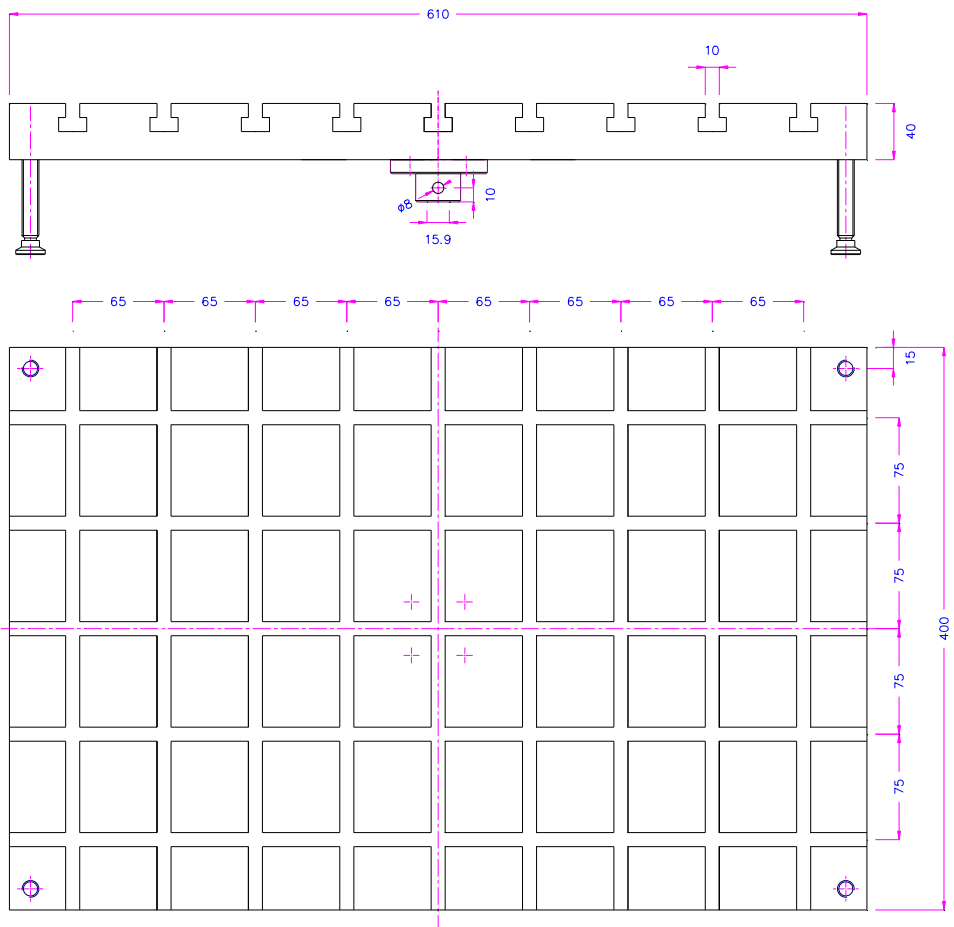

12.6.07

TH36-t-380x400-SL907

TH36T-400x300x38

TH36T-508-S1

TH36T-590-8xKm12/TK105

TH36T-250x190-AF159

TH36t-380x400-St

TH36t-610x400-Af159-Alu

TH36t-610x400-Alu

TH36t-500-lz1-Al Aluplaten 5500387457

TH361-500-lz1-Al Aluplaten 5500387457

TH361-500-1z1-AI Aluplatten 5500387457

TH36t-380x400-4xKm8

TH36t-380x400-Km10TK70

TH36T-St-380x400_TK85-8xKm10 for AG50IC Shimadzu

Steel, black coating
TH36t-200x500-TK85-St

TH36T-220x400

TH36t-300x415 T-Nutenplatte