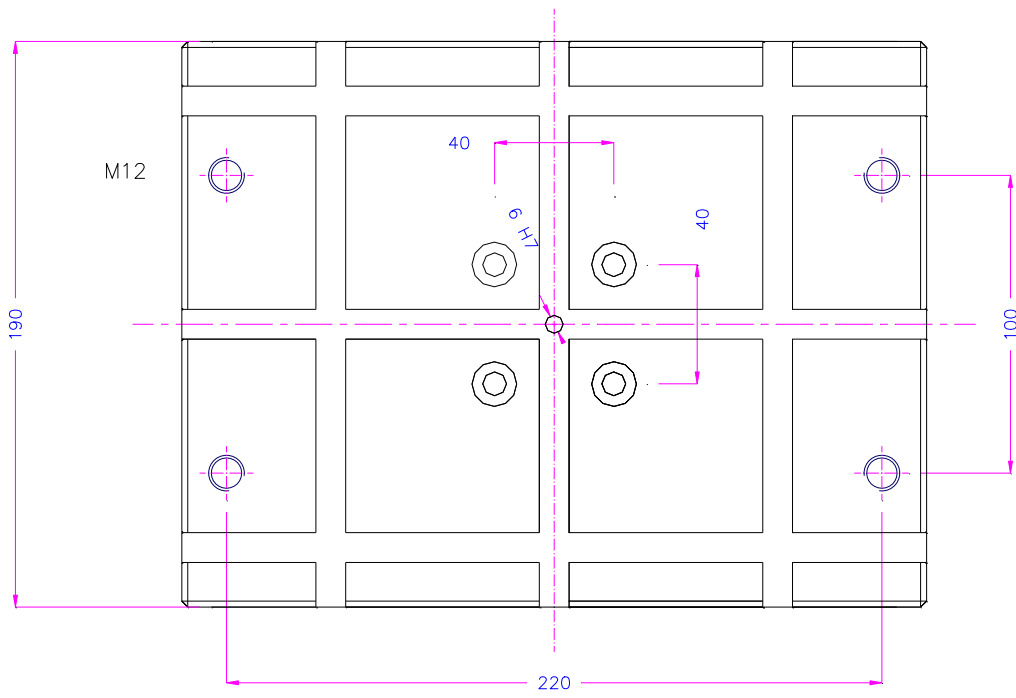

12.6.07

TH36-t-380x400-SL907

TH36T-400x300x38

TH36T-508-S1

TH36T-590-8xKm12/TK105

TH36T-250x190-AF159

TH36t-380x400-St

TH36t-610x400-Af159-Alu

TH36t-610x400-Alu

TH36t-500-lz1-Al Aluplaten 5500387457

TH361-500-lz1-Al Aluplaten 5500387457

TH361-500-1z1-AI Aluplatten 5500387457

TH36t-380x400-4xKm8

TH36t-380x400-Km10TK70

TH36T-St-380x400_TK85-8xKm10 for AG50IC Shimadzu