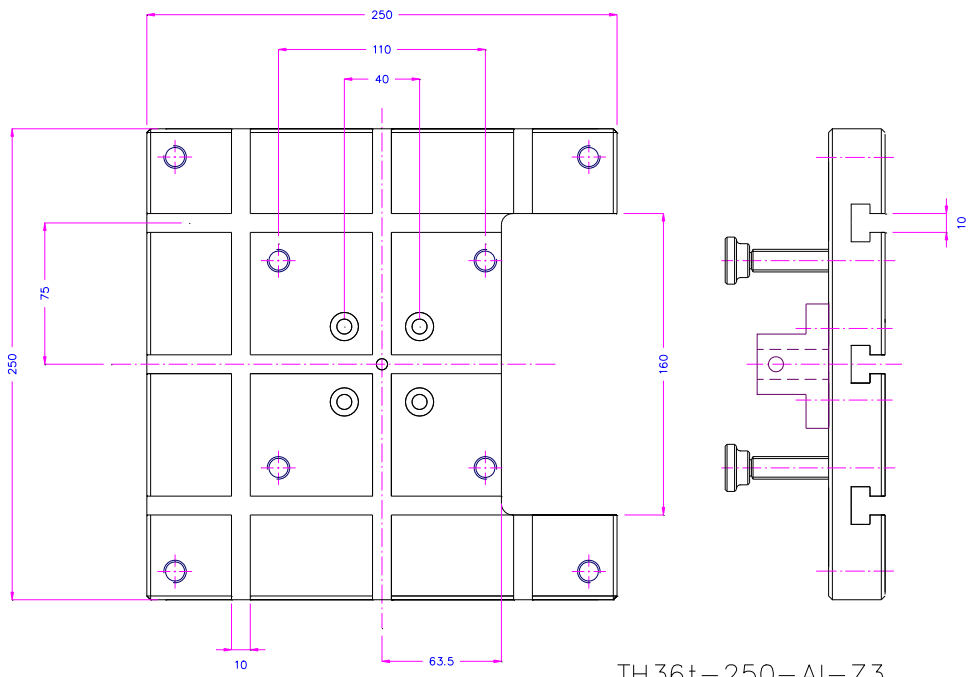

Rotateable Adapter

TH36T-508-S1

C45
TH36T-75x125-ST Platte

TH36t-200

TH36t-200

TH36T-250-Af158-Fx

C45

TH36t-347-296-496-S1

TH36t-380x400_TK105-6xKm12

TH36T-250

TH36-t-125x250St

TH36t-250-AI-Z3

TH36-t-380x400-SL907

TH36T-590-8xKm12/TK105

TH36T-250

TH36t- 380x400+MTS-BB1